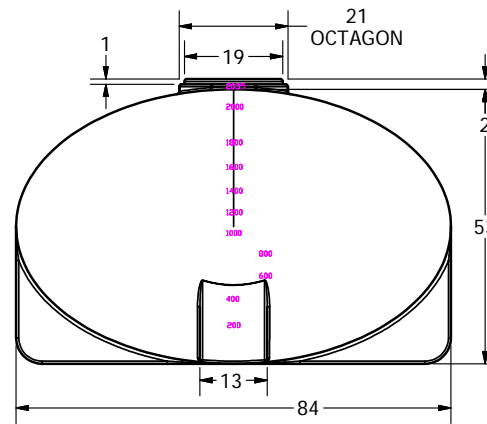

GALLON MARKS ARE ON THIS END

SECTION A-A
SCALE 1 / 24

FOB ST. BONIFACIUS, MN, SHAWNEE, OK, &
FAIRFIELD, TX

DRAWN Jerry Paulson	10/11/2007		
CHECKED		NORWESCO, INC., ST. BONIFACIUS, MN	
QA		TITLE	
MFG		2035 GALLON ELLIPTICAL TANK	
APPROVED Jerry Paulson		SIZE B	REV A
		DWG NO	
		SCALE: 1/24	SHEET 1 OF 1