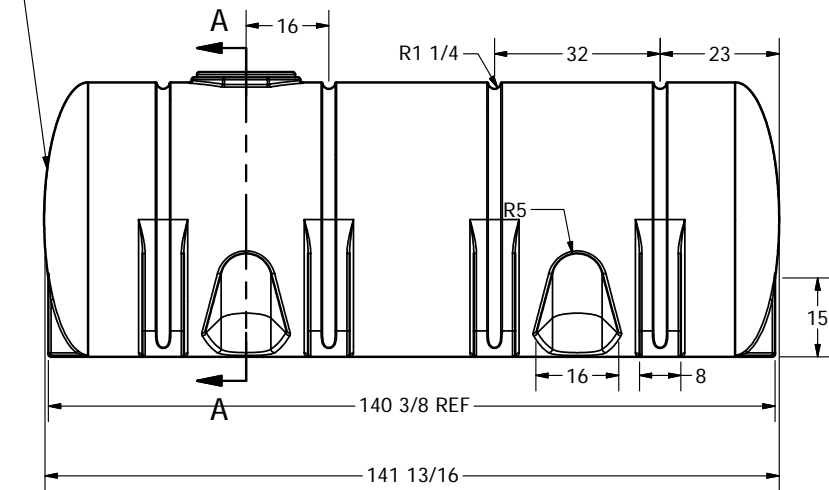

GALLON MARKS ARE ON THIS END

SECTION A-A
SCALE 1 / 24

FOB ST. BONIFACIUS, MN, SHAWNEE, OK, &
FAIRFIELD, TX

DRAWN Jerry Paulson	10/11/2007		
CHECKED		NORWESCO, INC., ST. BONIFACIUS, MN	
QA		TITLE	
MFG		2035 GALLON ELLIPTICAL TANK	
APPROVED Jerry Paulson		SIZE B	REV A
		DWG NO	
		SCALE: 1/24	SHEET 1 OF 1