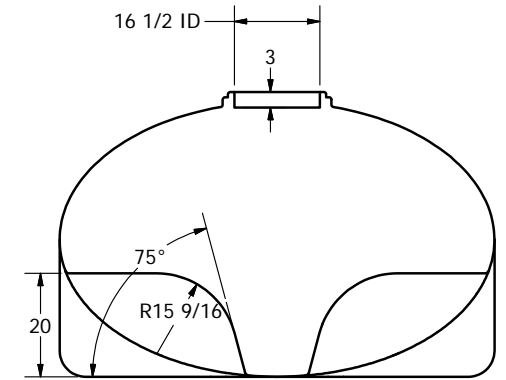

GALLON MARKS ARE ON THIS END

SECTION A-A
SCALE 1 / 24

FOB ST. BONIFACIUS, MN, SHAWNEE, OK, &
FAIRFIELD, TX

DRAWN Jerry Paulson	10/11/2007		
CHECKED		NORWESCO, INC., ST. BONIFACIUS, MN	
QA		TITLE	
MFG		2035 GALLON ELLIPTICAL TANK	
APPROVED Jerry Paulson		SIZE B	REV A
		DWG NO	
		SCALE: 1/24	SHEET 1 OF 1